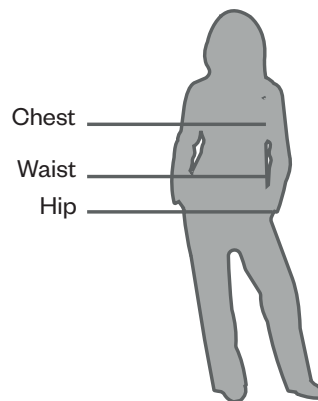

SIZING GUIDE

Men's Sizing Guide

MEN	2XS	XS	S	M	L	XL	2XL	3XL	4XL	
Chest	85	90	95	100	105	110	115	120	125	cm
	33 1/2	36	38 1/2	41	43 1/2	46	48 1/2	51	43 1/2	inch
Waist	72	77	82	87	92	97	102	107	112	cm
	28	30	32	34	36	38	40	42	44	inch
Inleg	86	86	86	86	86	86	86	86	86	cm
	32	32	32	32	32	32	32	32	32	inch

Women's Sizing Guide

WOMEN	NZ/AUS UK US	8/XS 6 2	10/S 8 4	12/M 10 8	14/L 12 10	16/XL 14 12	18/2XL 16 14	
Chest		83	88	93	98	103	108	cm
		32 1/2	35	37 1/2	40	42 1/2	45	inch
Waist		64	69	74	79	84	89	cm
		26	28	30	32	34	36	inch
Hips		93	98	103	108	113	118	cm
		36 1/2	39	41 1/2	44	46 1/2	49	inch

Junior's Sizing Guide

JUNOR	JS AGE 7-8	JM AGE 9-11	JL AGE 12-13	
Chest	65	70	78	cm
	25 1/2	27 1/2	30 1/2	inch
Waist	58	62	69	cm
	23 1/2	24	27	inch
Hieght	128	140	158	cm
	50	55	62	i