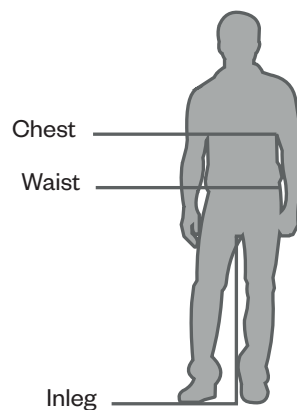

SIZING GUIDE

Men's Sizing Guide

MEN	2XS	XS	S	M	L	XL	2XL	3XL	4XL	
Chest	85	90	95	100	105	110	115	120	125	cm
	33 1/2	36	38 1/2	41	43 1/2	46	48 1/2	51	43 1/2	inch
Waist	72	77	82	87	92	97	102	107	112	cm
	28	30	32	34	36	38	40	42	44	inch
Inleg	86	86	86	86	86	86	86	86	86	cm
	32	32	32	32	32	32	32	32	32	inch

Women's Sizing Guide

WOMEN	NZ/AUS UK US	8/XS 6 2	10/S 8 4	12/M 10 8	14/L 12 10	16/XL 14 12	18/2XL 16 14	
Chest		83	88	93	98	103	108	cm
		32 1/2	35	37 1/2	40	42 1/2	45	inch
Waist		64	69	74	79	84	89	cm
		26	28	30	32	34	36	inch
Hips		93	98	103	108	113	118	cm
		36 1/2	39	41 1/2	44	46 1/2	49	inch

Junior's Sizing Guide

JUNOR	JS AGE 7-8	JM AGE 9-11	JL AGE 12-13	
Chest	65	70	78	cm
	25 1/2	27 1/2	30 1/2	inch
Waist	58	62	69	cm
	23 1/2	24	27	inch
Hieght	128	140	158	cm
	50	55	62	i